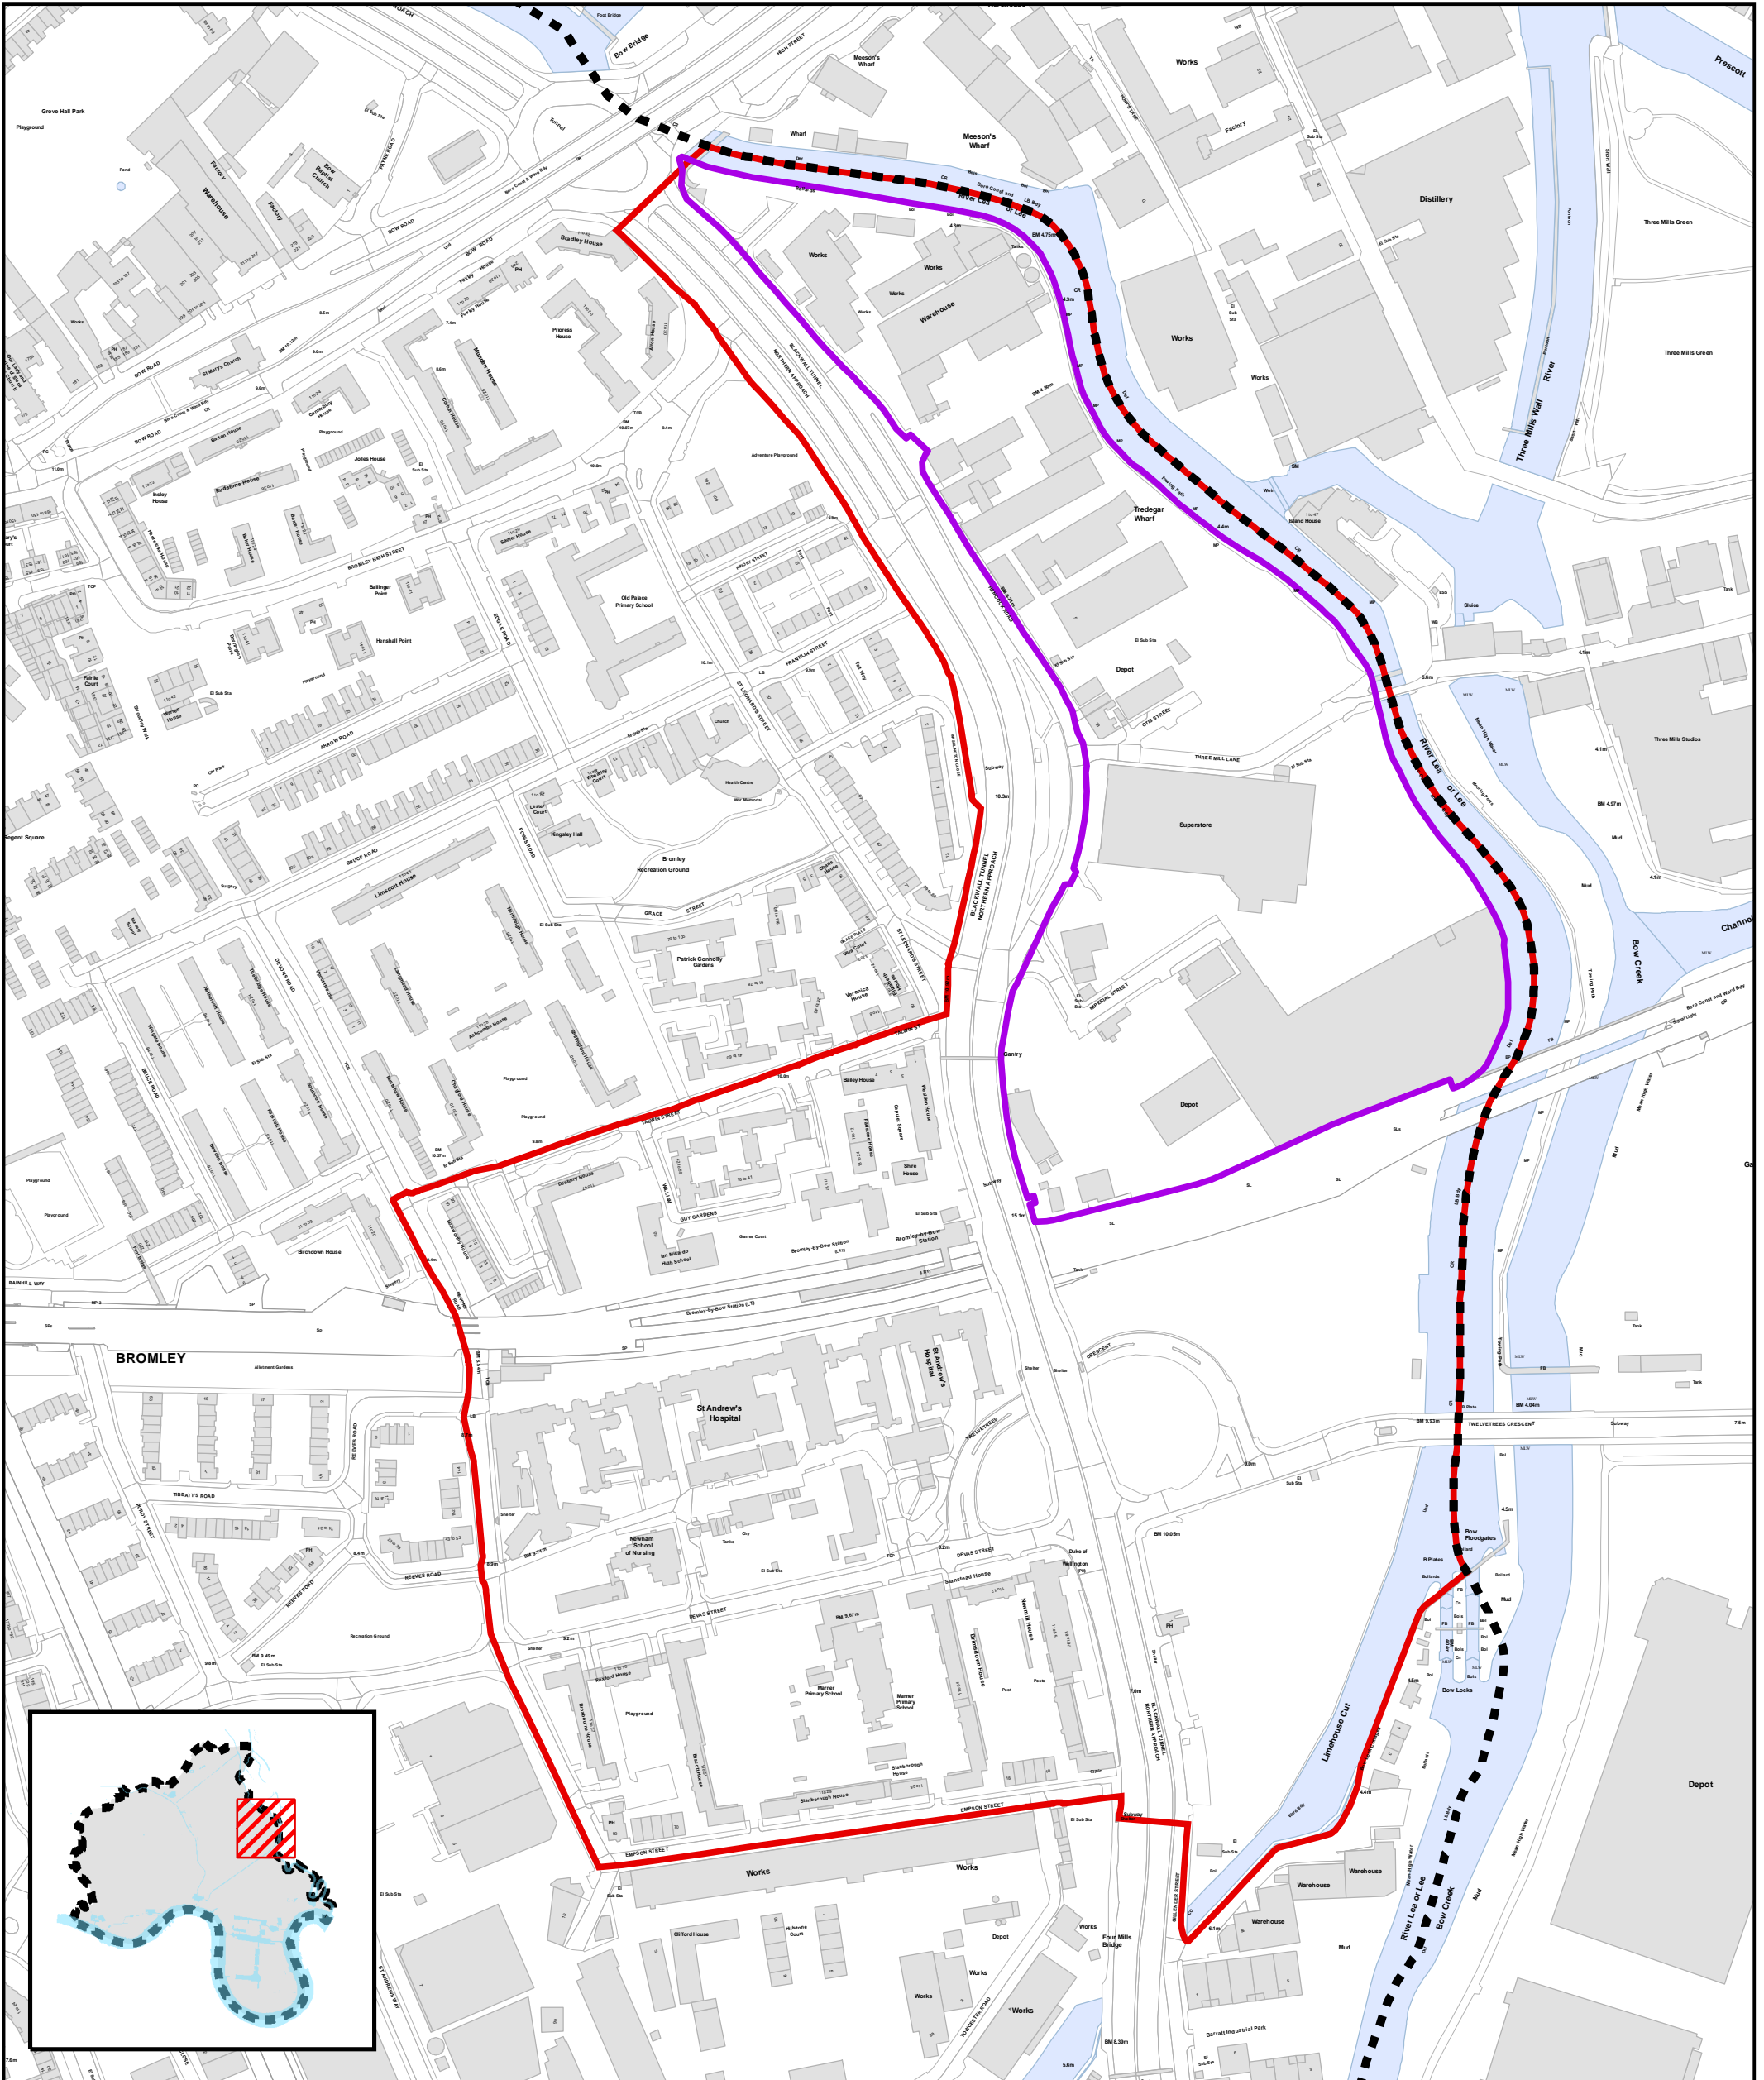

# Site Plan

- Bromley-by-Bow Master Plan Boundary
- Draft Bromley-by-Bow Land Use and Design Brief Boundary
- Borough Boundary

Produced on 21/05/08 from the Ordnance Survey mapping with the permission of Her Majesty's Stationary Office  
 (C) Crown Copyright London Borough of Tower Hamlets LA100019288